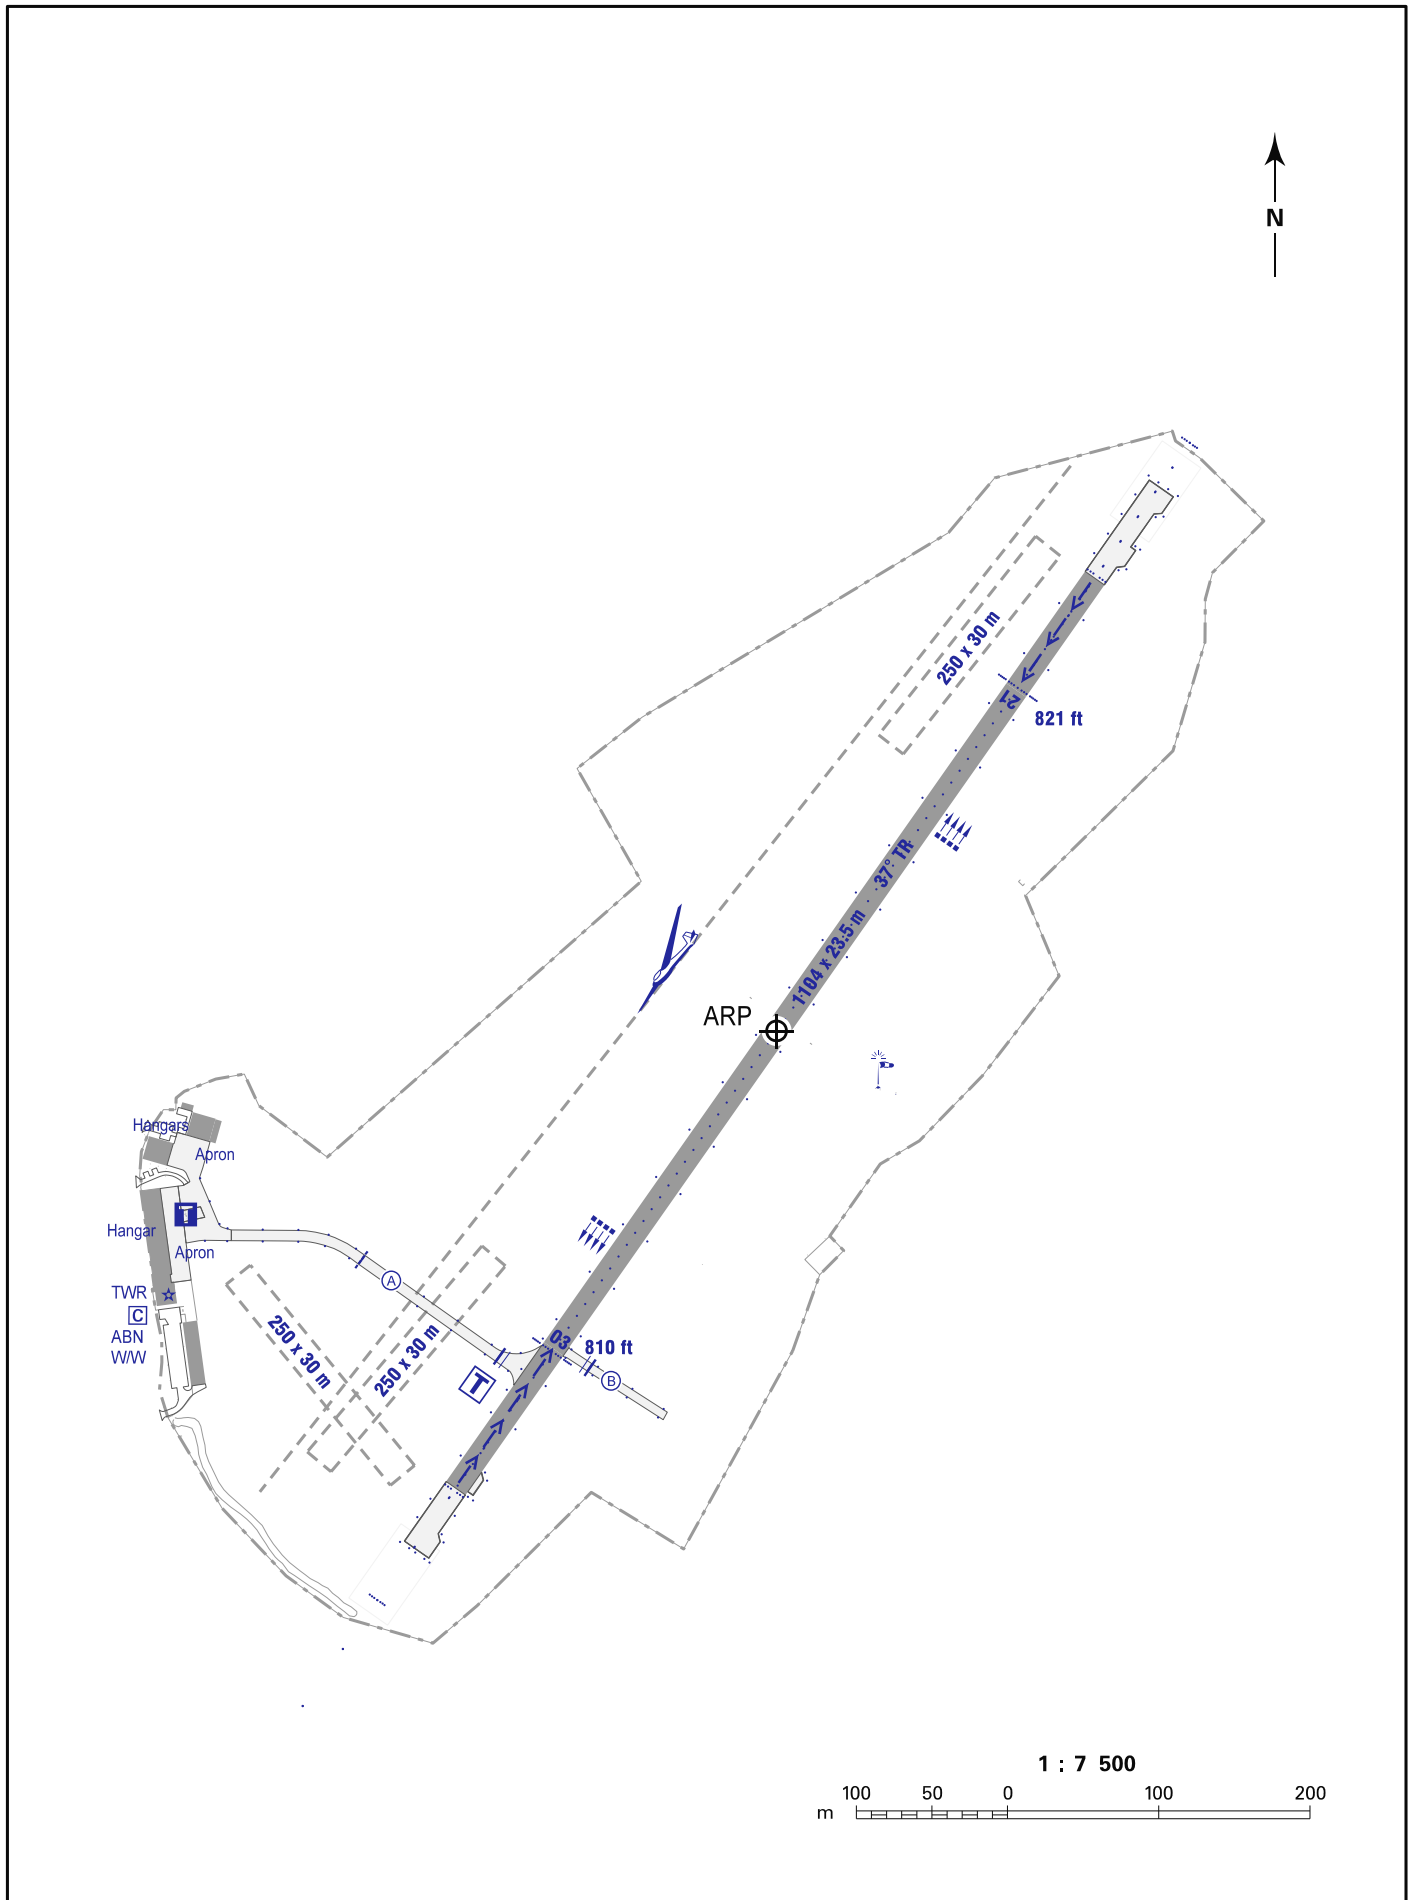

AERODROME CHART - ICAO

ARP 811 ft
N 49 ° 55' 13.98"
E 10 ° 54' 52.16"

AERODROME
ELEVATION
827 ft

BAMBERG-BREITENAU

Correction: Holding points.