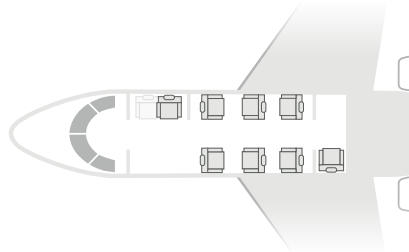

SCAN FOR
CHARTER REQUEST

- Base: Zurich/LSZH
- Max Range: 5.000 km
- Passengers: 6
- Restroom: Yes
- Cabin Attendant for Inflight Service
- Pets (on request)
- Wifi (on request)
- Cabin Inflight Entertainment
- Non-smoking

+ Cessna

CITATION LATITUDE

+ HB-VMS

+ Cessna

CITATION LATITUDE

+ HB-VMS

Dimensions

Cabin Length	21 ft 9 in / 6.63 m
Cabin Width	77 in / 1.96 m
Cabin Height	72 in / 1.83 m
Luggage	127 ft ³ / 3.6 m ³

Specifications

Year of Manufacture	12.2022
Base	Zurich (LSZH)
Passengers	6

Performance

Cruise Speed	826 km/h
Max. Cruise Altitude	43.000 ft / 13.400 m a.s.l
Max. Range	5.000 km

BHS Aviation AG
Flughofstrasse 39a, 8152 Glattbrugg
Switzerland