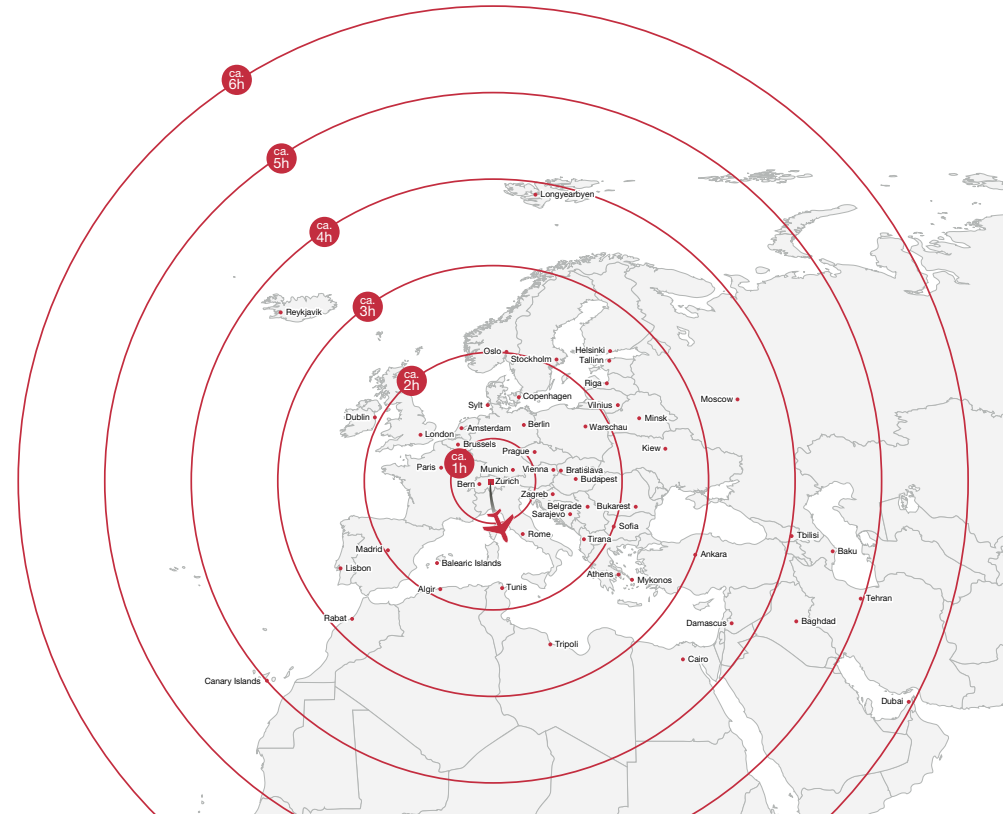

SCAN FOR
CHARTER REQUEST

- Base: Zurich/LSZH
- Max Range: 5.000 km
- Passengers: 6
- Restroom: Yes
- Cabin Attendant for Inflight Service
- Pets (on request)
- Wifi (on request)
- Cabin Inflight Entertainment
- Non-smoking

+ Cessna

CITATION LATITUDE

+ HB-VMS

+ Cessna

CITATION LATITUDE

+ HB-VMS

Dimensions

Cabin Length	21 ft 9 in / 6.63 m
Cabin Width	77 in / 1.96 m
Cabin Height	72 in / 1.83 m
Luggage	127 ft ³ / 3.6 m ³

Specifications

Year of Manufacture	12.2022
Base	Zurich (LSZH)
Passengers	6

Performance

Cruise Speed	826 km/h
Max. Cruise Altitude	43.000 ft / 13.400 m a.s.l
Max. Range	5.000 km

BHS Aviation AG
Flughofstrasse 39a, 8152 Glattbrugg
Switzerland